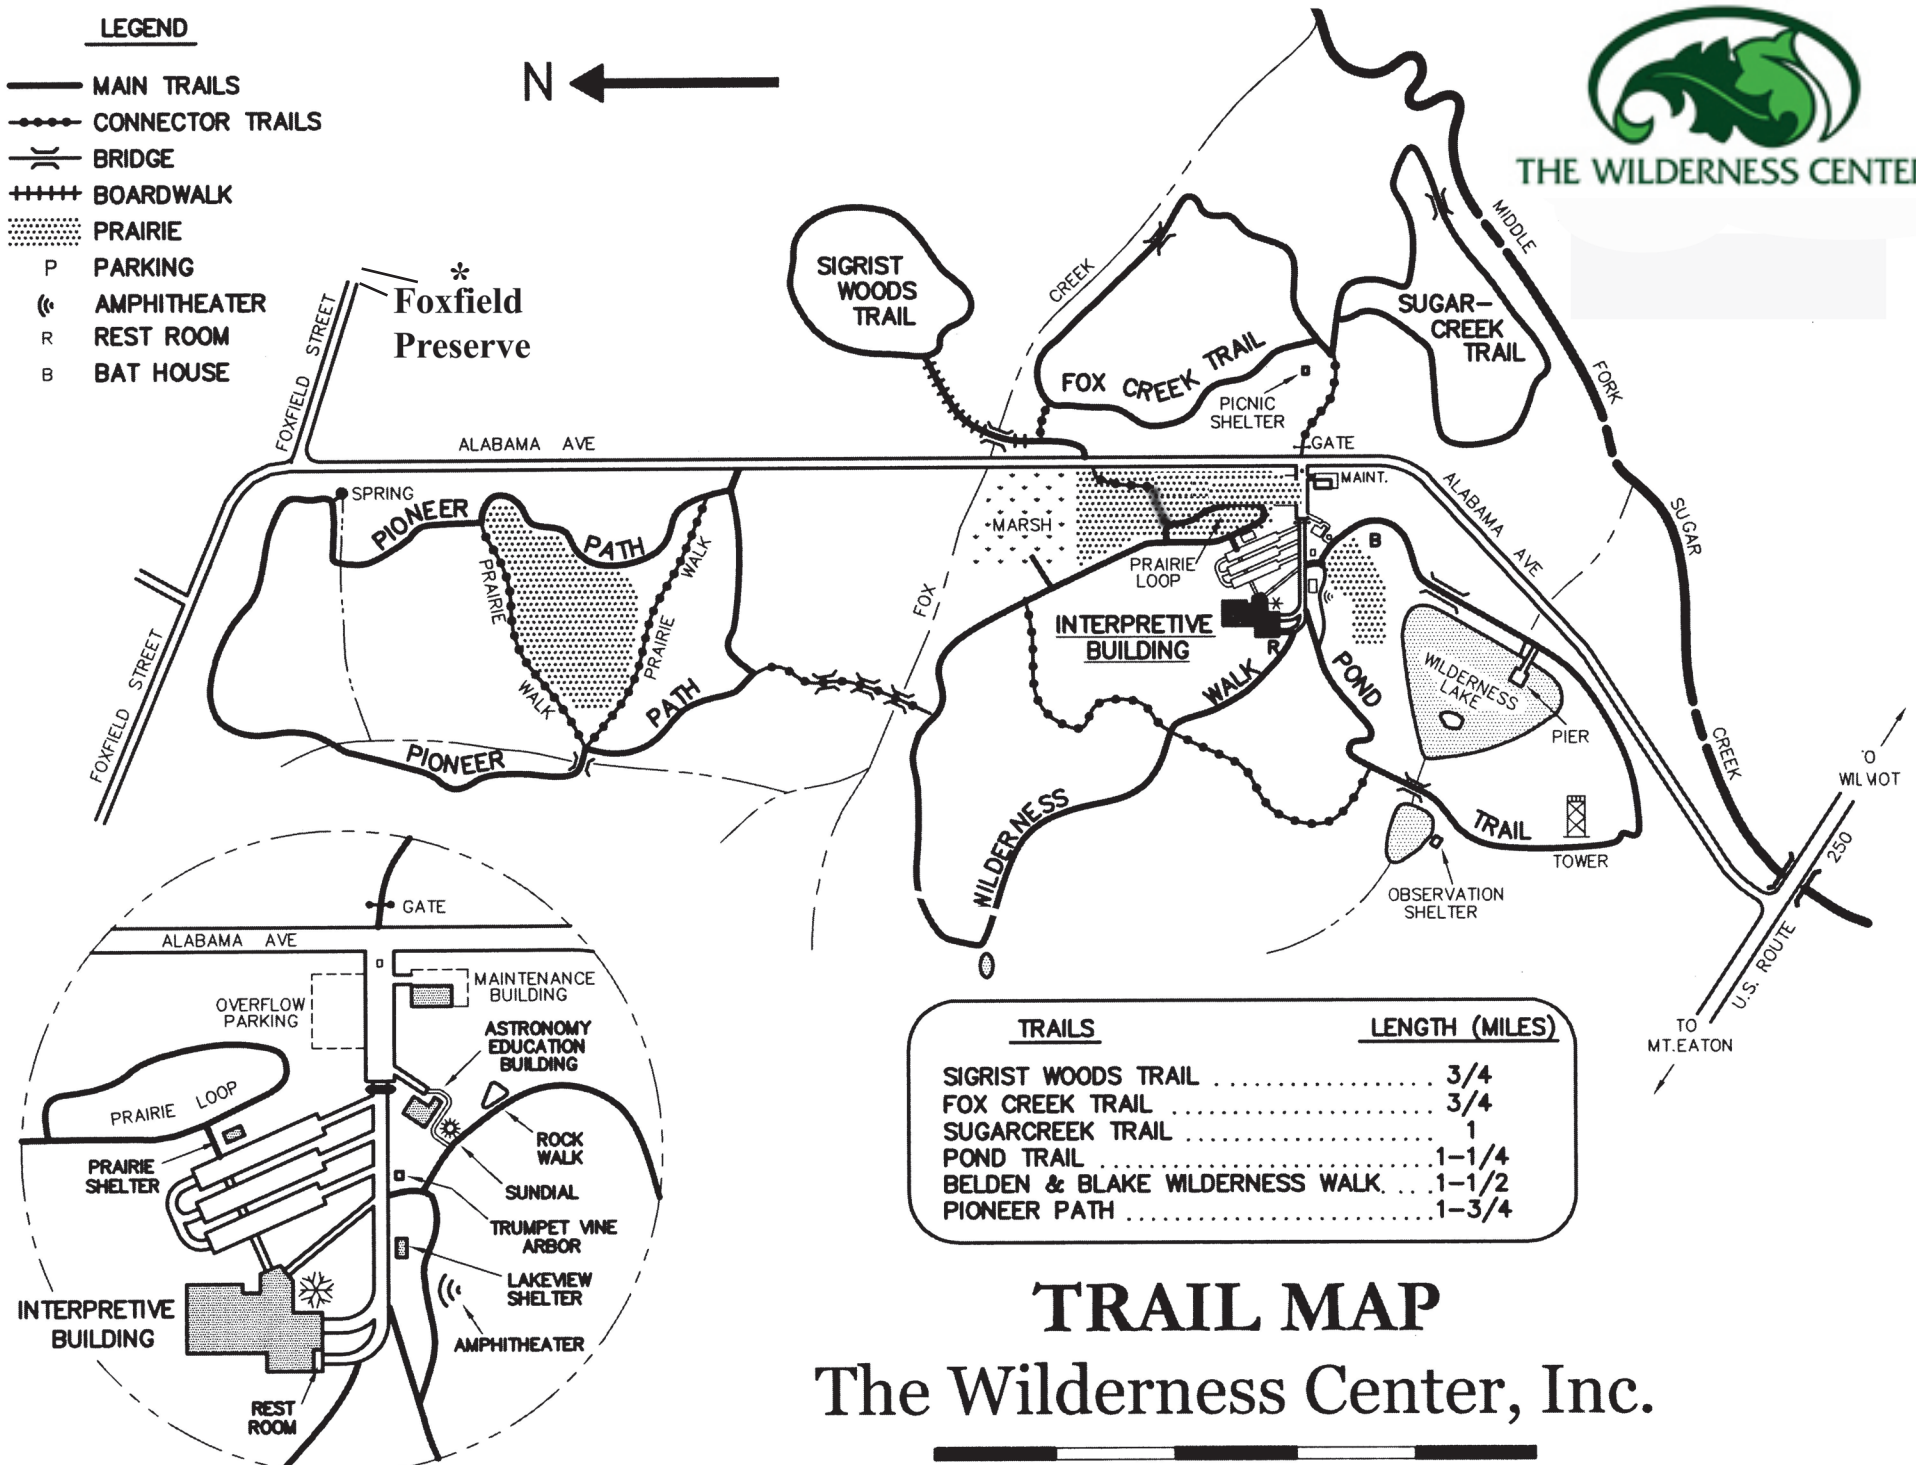

THE WILDERNESS CENTER

LEGEND

- MAIN TRAILS
- - - CONNECTOR TRAILS
- ⌒ BRIDGE
- ++++ BOARDWALK
- ▨ PRAIRIE
- P PARKING
- ⊕ AMPHITHEATER
- R REST ROOM
- B BAT HOUSE

TRAILS	LENGTH (MILES)
SIGRIST WOODS TRAIL	3/4
FOX CREEK TRAIL	3/4
SUGARCREEK TRAIL	1
POND TRAIL	1-1/4
BELDEN & BLAKE WILDERNESS WALK	1-1/2
PIONEER PATH	1-3/4

TRAIL MAP

The Wilderness Center, Inc.